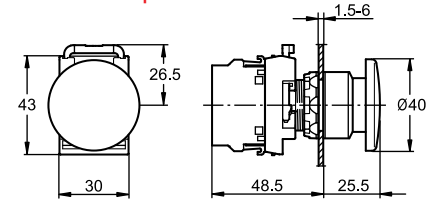

Approximate dimensions Modular range

All dimensions in MM

Pushbutton

Double pushbutton

Mushroom pushbutton

Extended

Emergency stop pushbutton

Selector switch