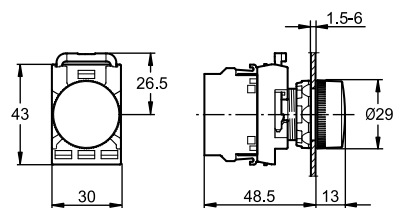

Pilot light