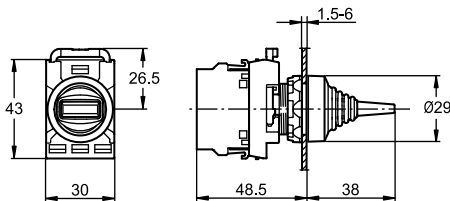

Toggle switch