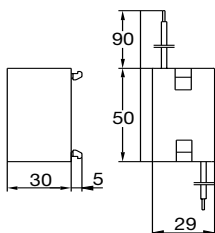

Transformer block