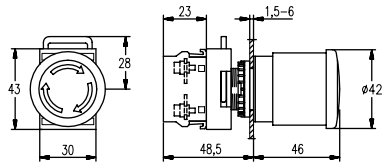

Approximate dimensions Modular range

All dimensions in MM

Pushbutton

Double pushbutton

Mushroom pushbutton

Extended

Emergency stop pushbutton

Selector switch