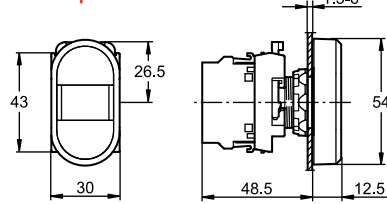

Approximate dimensions Modular range

All dimensions in MM

Pushbutton

Double pushbutton

Mushroom pushbutton

Extended

Emergency stop pushbutton

Selector switch