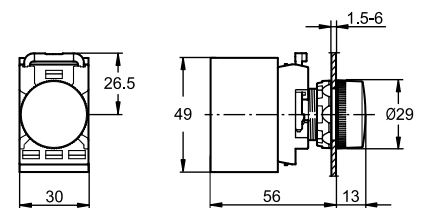

Pilot light with transformer