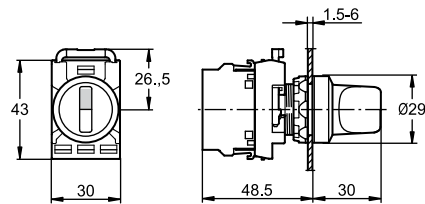

Approximate dimensions Modular range

All dimensions in MM

Pushbutton

Double pushbutton

Mushroom pushbutton

Extended

Emergency stop pushbutton

Selector switch