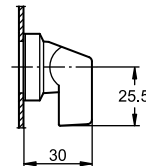

Approximate dimensions Modular range

All dimensions in MM

Pushbutton

Double pushbutton

Mushroom pushbutton

Extended

Emergency stop pushbutton

Selector switch