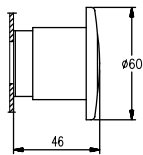

Approximate dimensions Modular range

All dimensions in MM

Pushbutton

Double pushbutton

Mushroom pushbutton

Extended

Emergency stop pushbutton

Selector switch