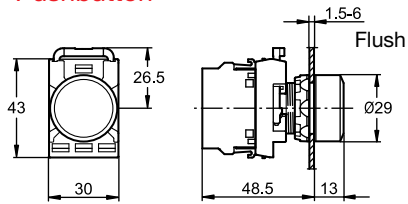

Approximate dimensions Modular range

All dimensions in MM

Pushbutton

Double pushbutton

Mushroom pushbutton

Extended

Emergency stop pushbutton

Selector switch