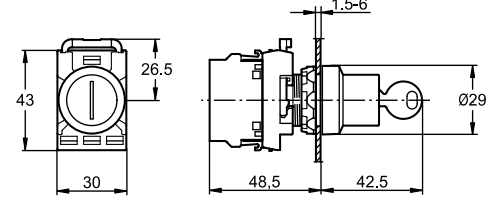

Key-operated selector switch