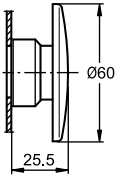

Approximate dimensions Modular range

All dimensions in MM

Pushbutton

Double pushbutton

Mushroom pushbutton

Extended

Emergency stop pushbutton

Selector switch